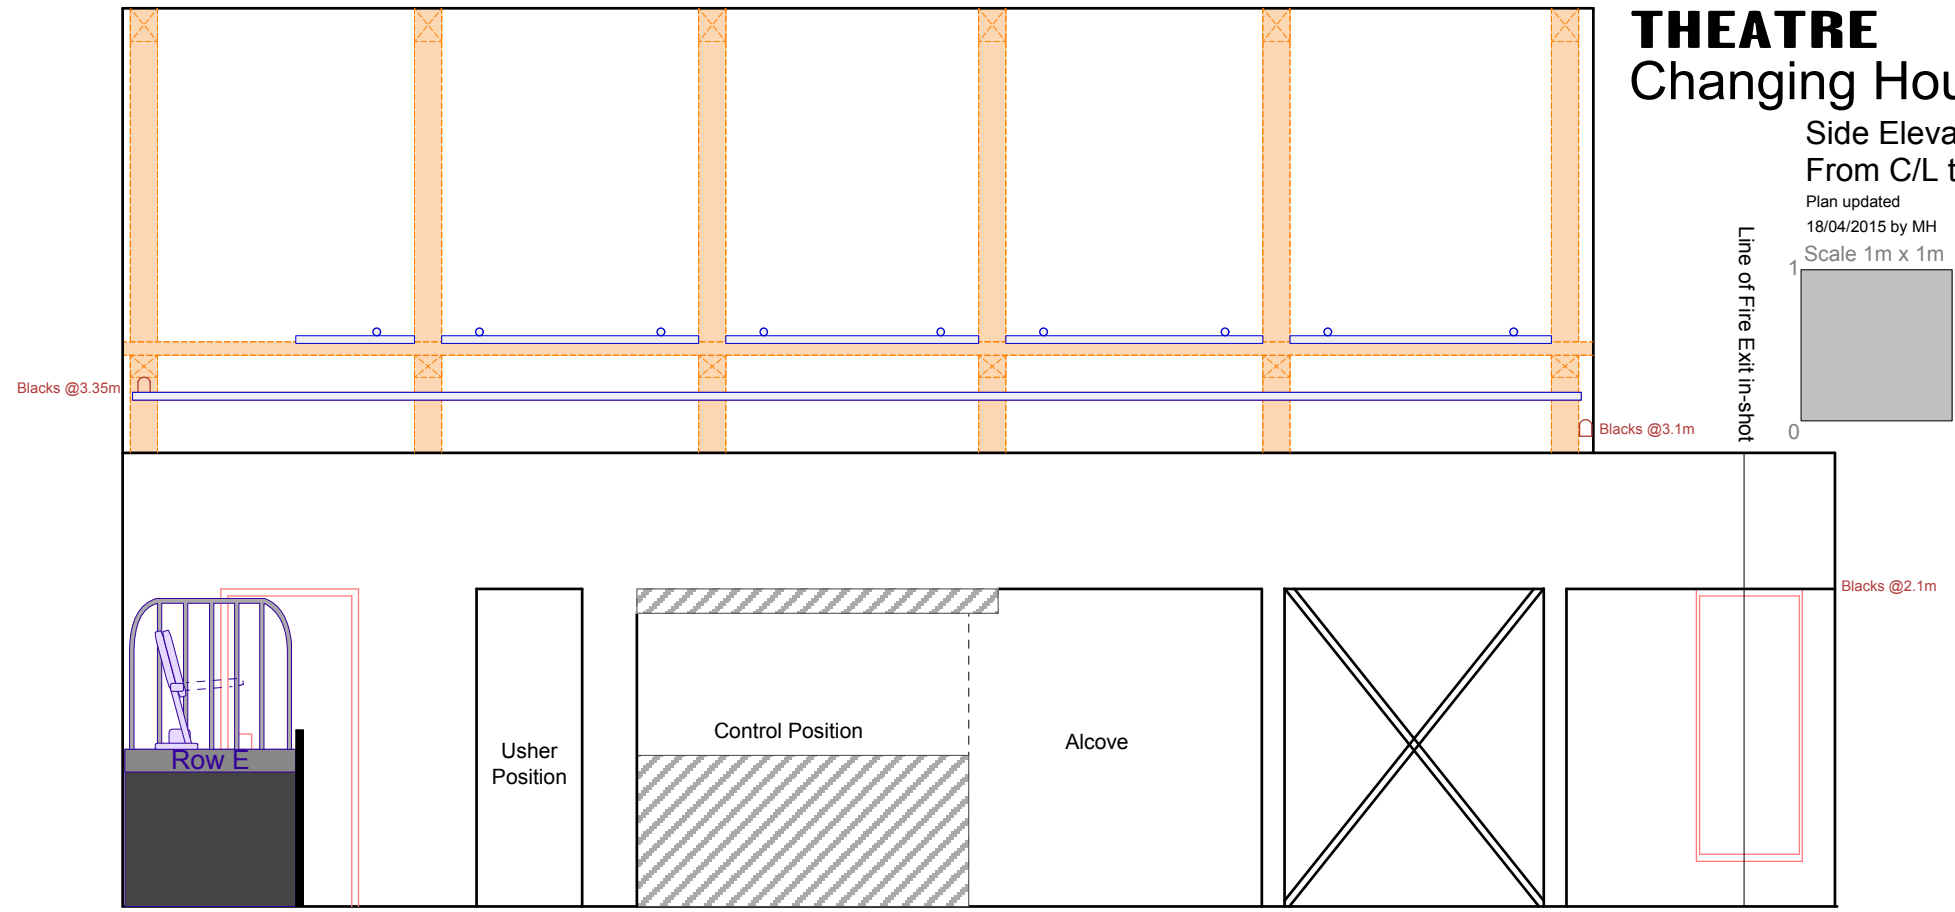

TRON THEATRE Changing House

Side Elevation:
From C/L to SR

Plan updated
18/04/2015 by MH

Scale 1m x 1m

TRON THEATRE Changing House

Side Elevation:
From C/L to SL

Plan updated
18/04/2015 by MH

Scale 1m x 1m

Line of Fire Exit in-shot

Notes
FIGURED DIMENSION TO BE TAKEN IN PREFERENCE TO SCALED DIMENSIONS
ALL DIMENSIONS TO BE CHECKED ON SITE

Tron Theatre Ltd, 63 Trongate, Glasgow, G1 5HB
Box Office: 0141 552 4267
Bar Kitchen : 0141 552 8587

Tron Theatre Ltd is a Scottish registered charity, No: SC012081
Glasgow City Council
Creative Scotland

Scale 1:50 @ A3

Show Name Tron - Changing House		
Reference Side Elevations	Drawn By M Hughes	Date 28/08/2014
CAD File Name Changing House, Tron Theatre		