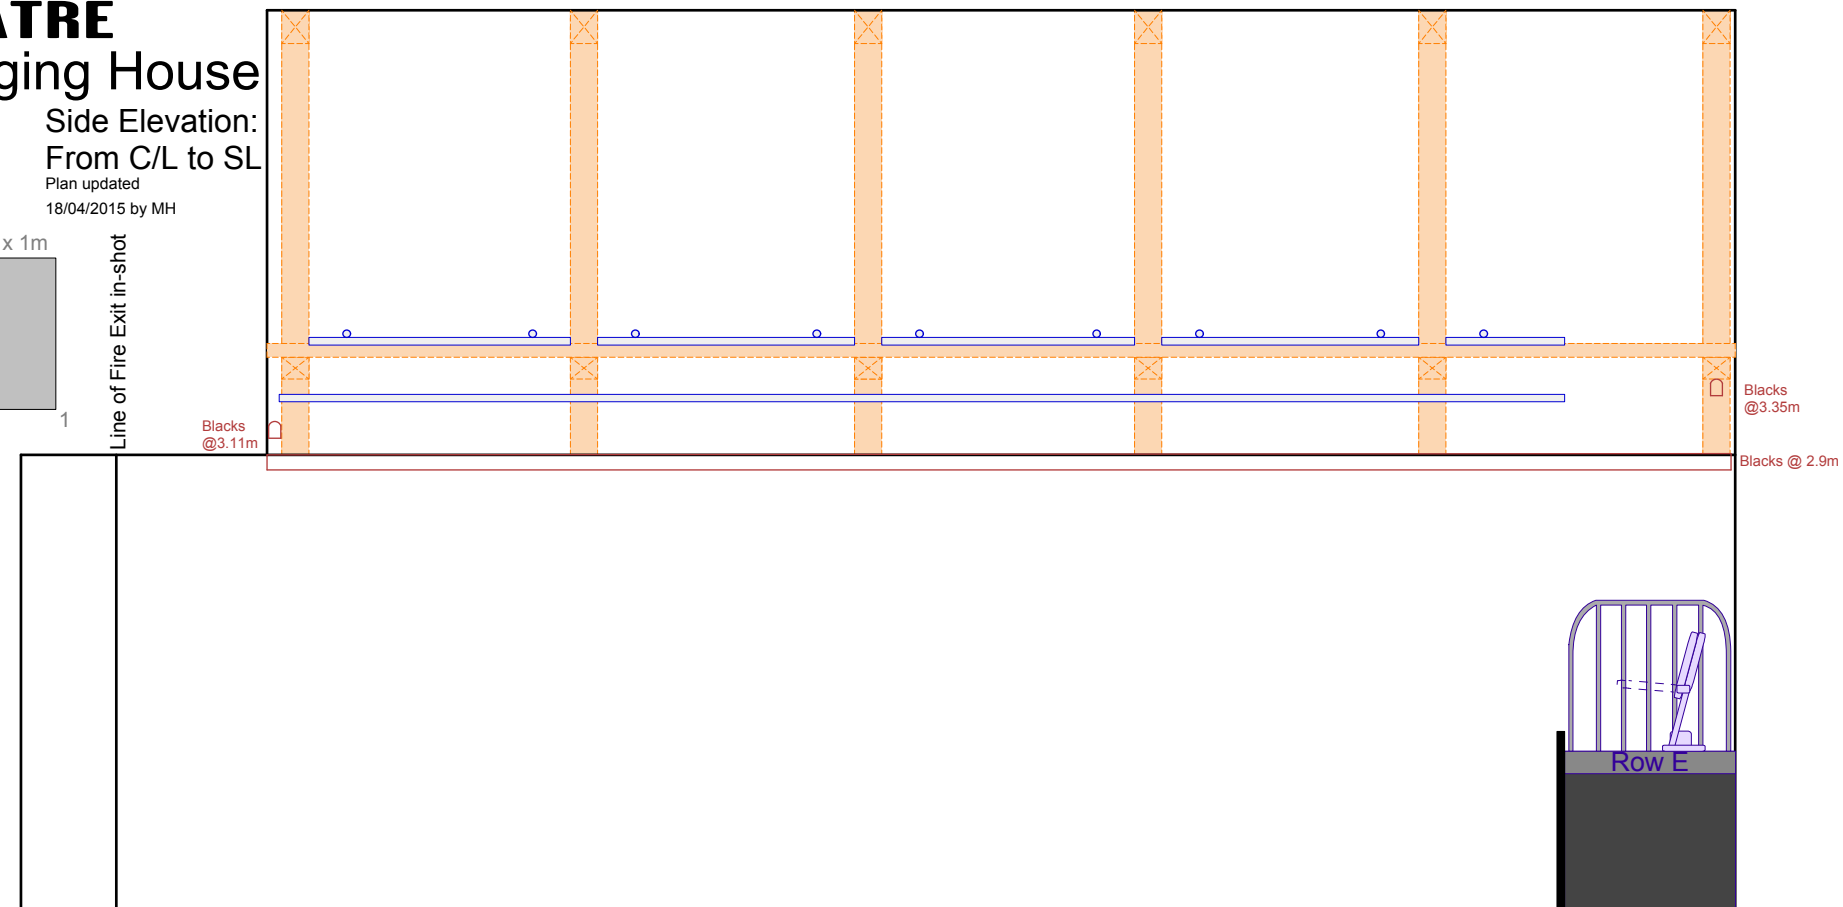

TRON THEATRE Changing House

Side Elevation:
From C/L to SR

Plan updated
18/04/2015 by MH

Scale 1m x 1m

TRON THEATRE Changing House

Side Elevation:
From C/L to SL

Plan updated
18/04/2015 by MH

Scale 1m x 1m

Line of Fire Exit in-shot

Notes
FIGURED DIMENSION TO BE TAKEN IN PREFERENCE TO SCALED DIMENSIONS
ALL DIMENSIONS TO BE CHECKED ON SITE

Tron Theatre Ltd, 63 Trongate, Glasgow, G1 5HB
Box Office: 0141 552 4267
Bar Kitchen : 0141 552 8587

Tron Theatre Ltd is a Scottish registered charity, No: SC012081
Glasgow City Council
Creative Scotland

Scale 1:50 @ A3

Show Name Tron - Changing House		
Reference Side Elevations	Drawn By M Hughes	Date 28/08/2014
CAD File Name Changing House, Tron Theatre		