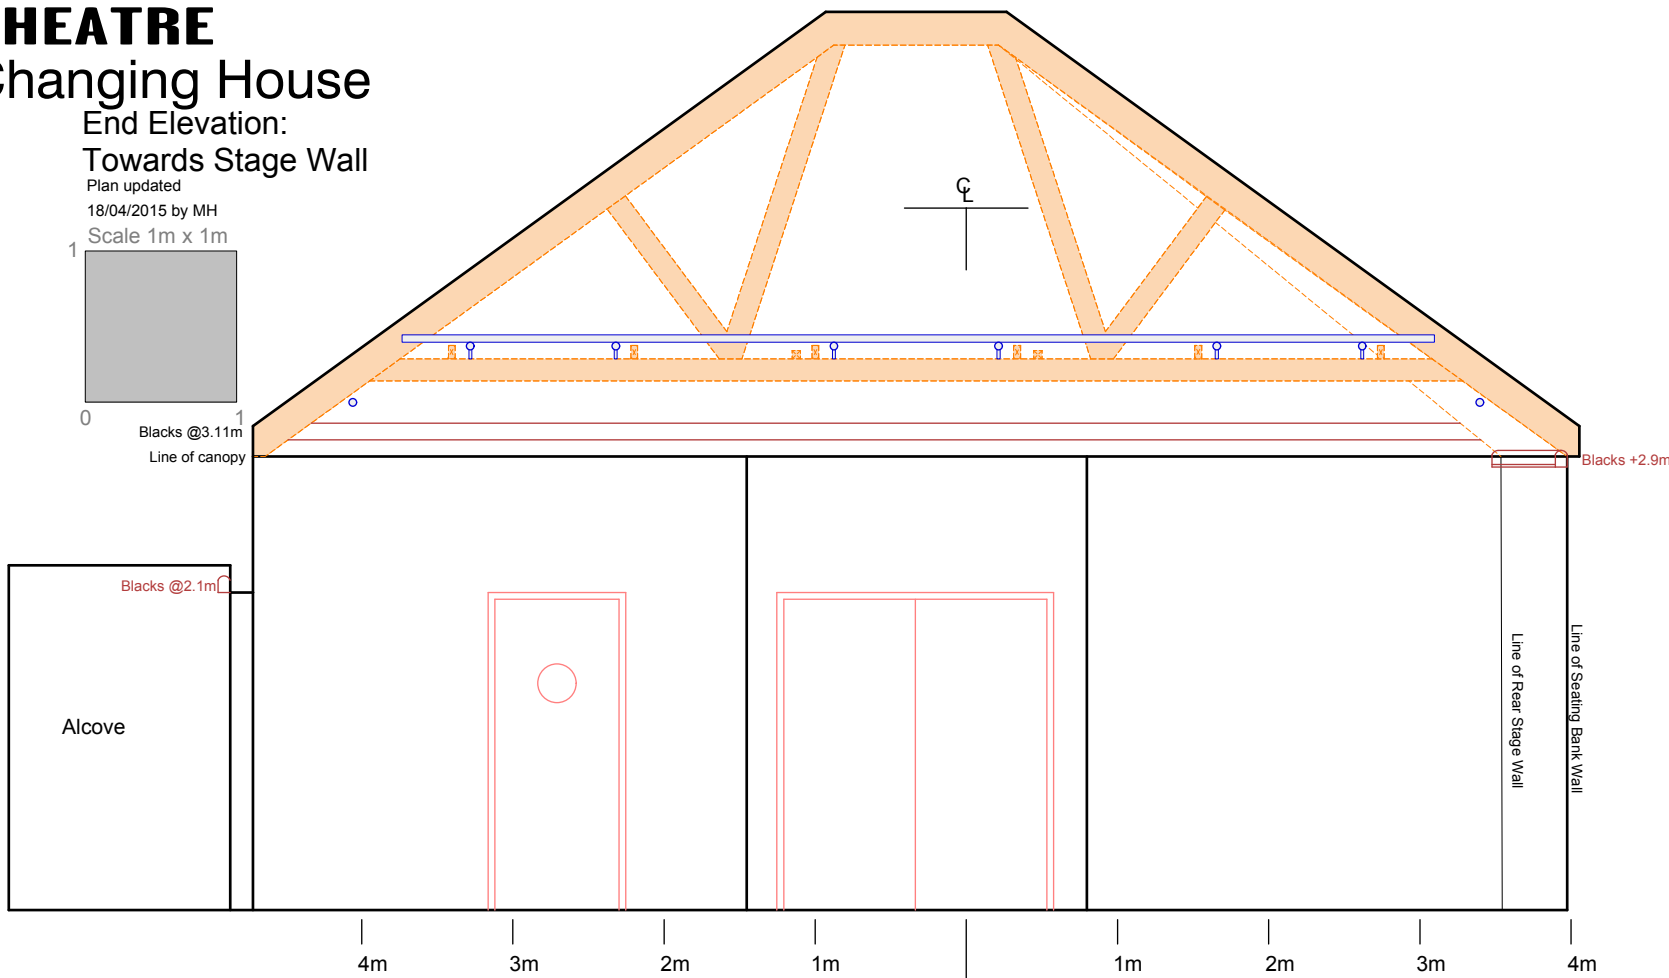

# TRON THEATRE

## Changing House

End Elevation:  
Towards Stage Wall

Plan updated  
18/04/2015 by MH  
Scale 1m x 1m

## Changing House

End Elevation:  
At Audience Wall

Plan updated  
18/04/2015 by MH

Scale 1m x 1m

Notes  
FIGURED DIMENSION TO BE TAKEN IN PREFERENCE TO SCALED DIMENSIONS  
ALL DIMENSIONS TO BE CHECKED ON SITE

Scale 1:50 @ A3

Show Name Tron - Changing House		
Reference End Elevations	Drawn By M Hughes	Date 28/08/2014
CAD File Name Changing House, Tron Theatre		