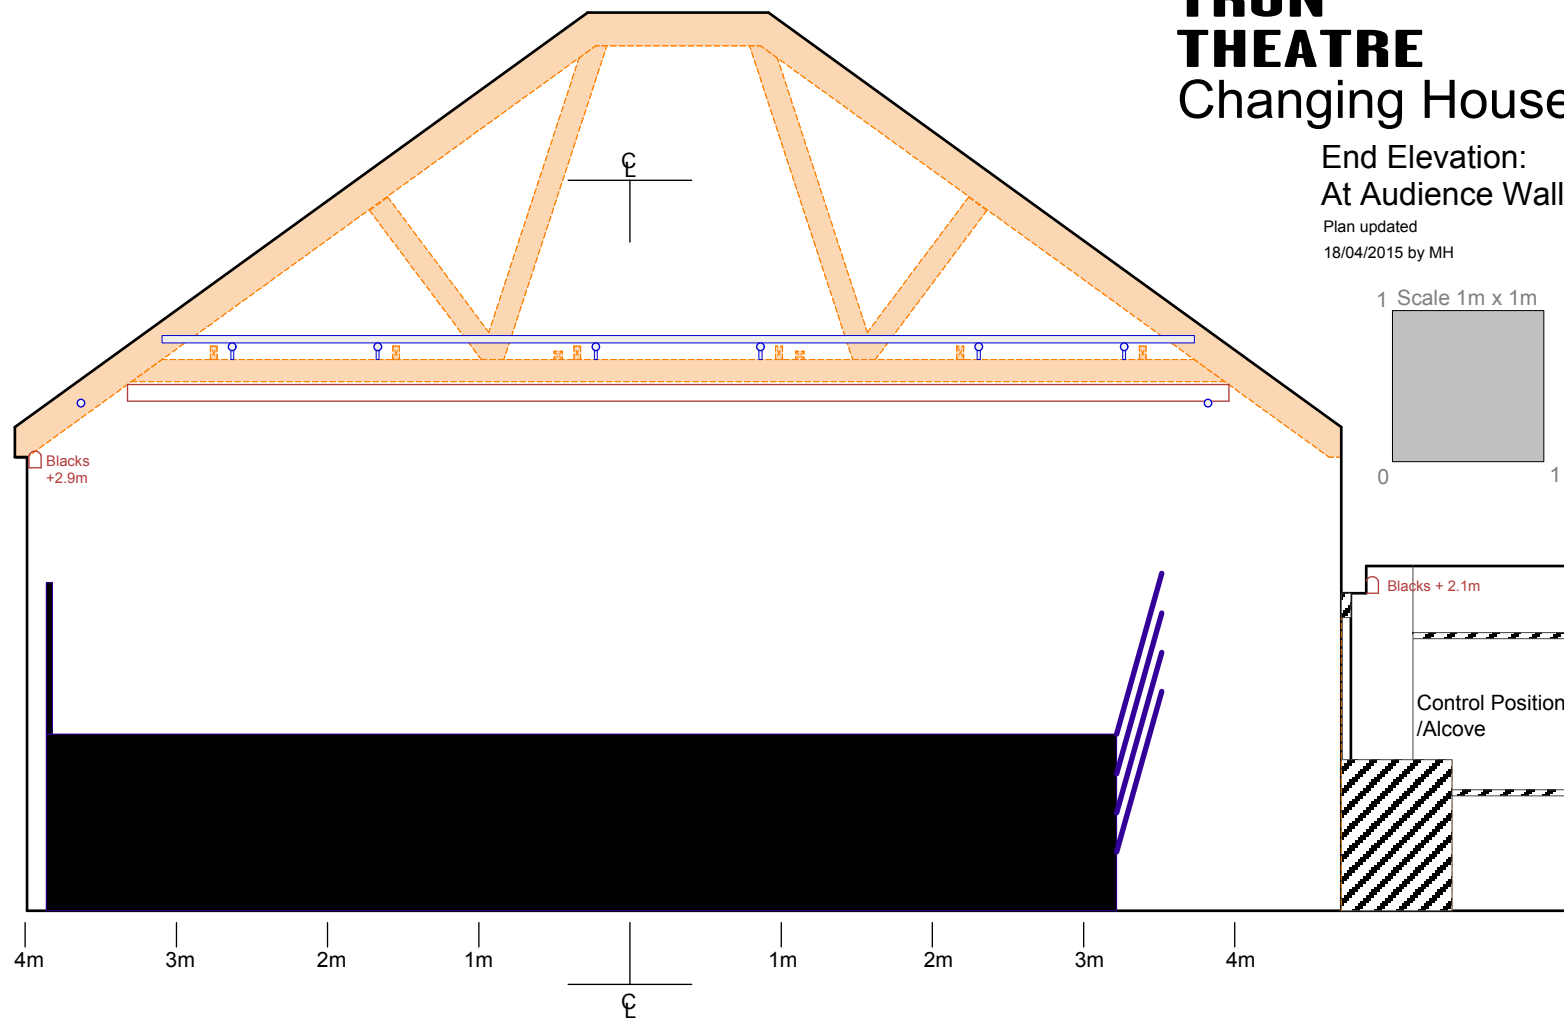

## Changing House

End Elevation:  
Towards Stage Wall

Plan updated  
18/04/2015 by MH  
Scale 1m x 1m

## Changing House

End Elevation:  
At Audience Wall

Plan updated  
18/04/2015 by MH

Scale 1m x 1m

Notes  
FIGURED DIMENSION TO BE TAKEN IN PREFERENCE TO SCALED DIMENSIONS  
ALL DIMENSIONS TO BE CHECKED ON SITE

Scale 1:50 @ A3

Show Name Tron - Changing House		
Reference End Elevations	Drawn By M Hughes	Date 28/08/2014
CAD File Name Changing House, Tron Theatre		