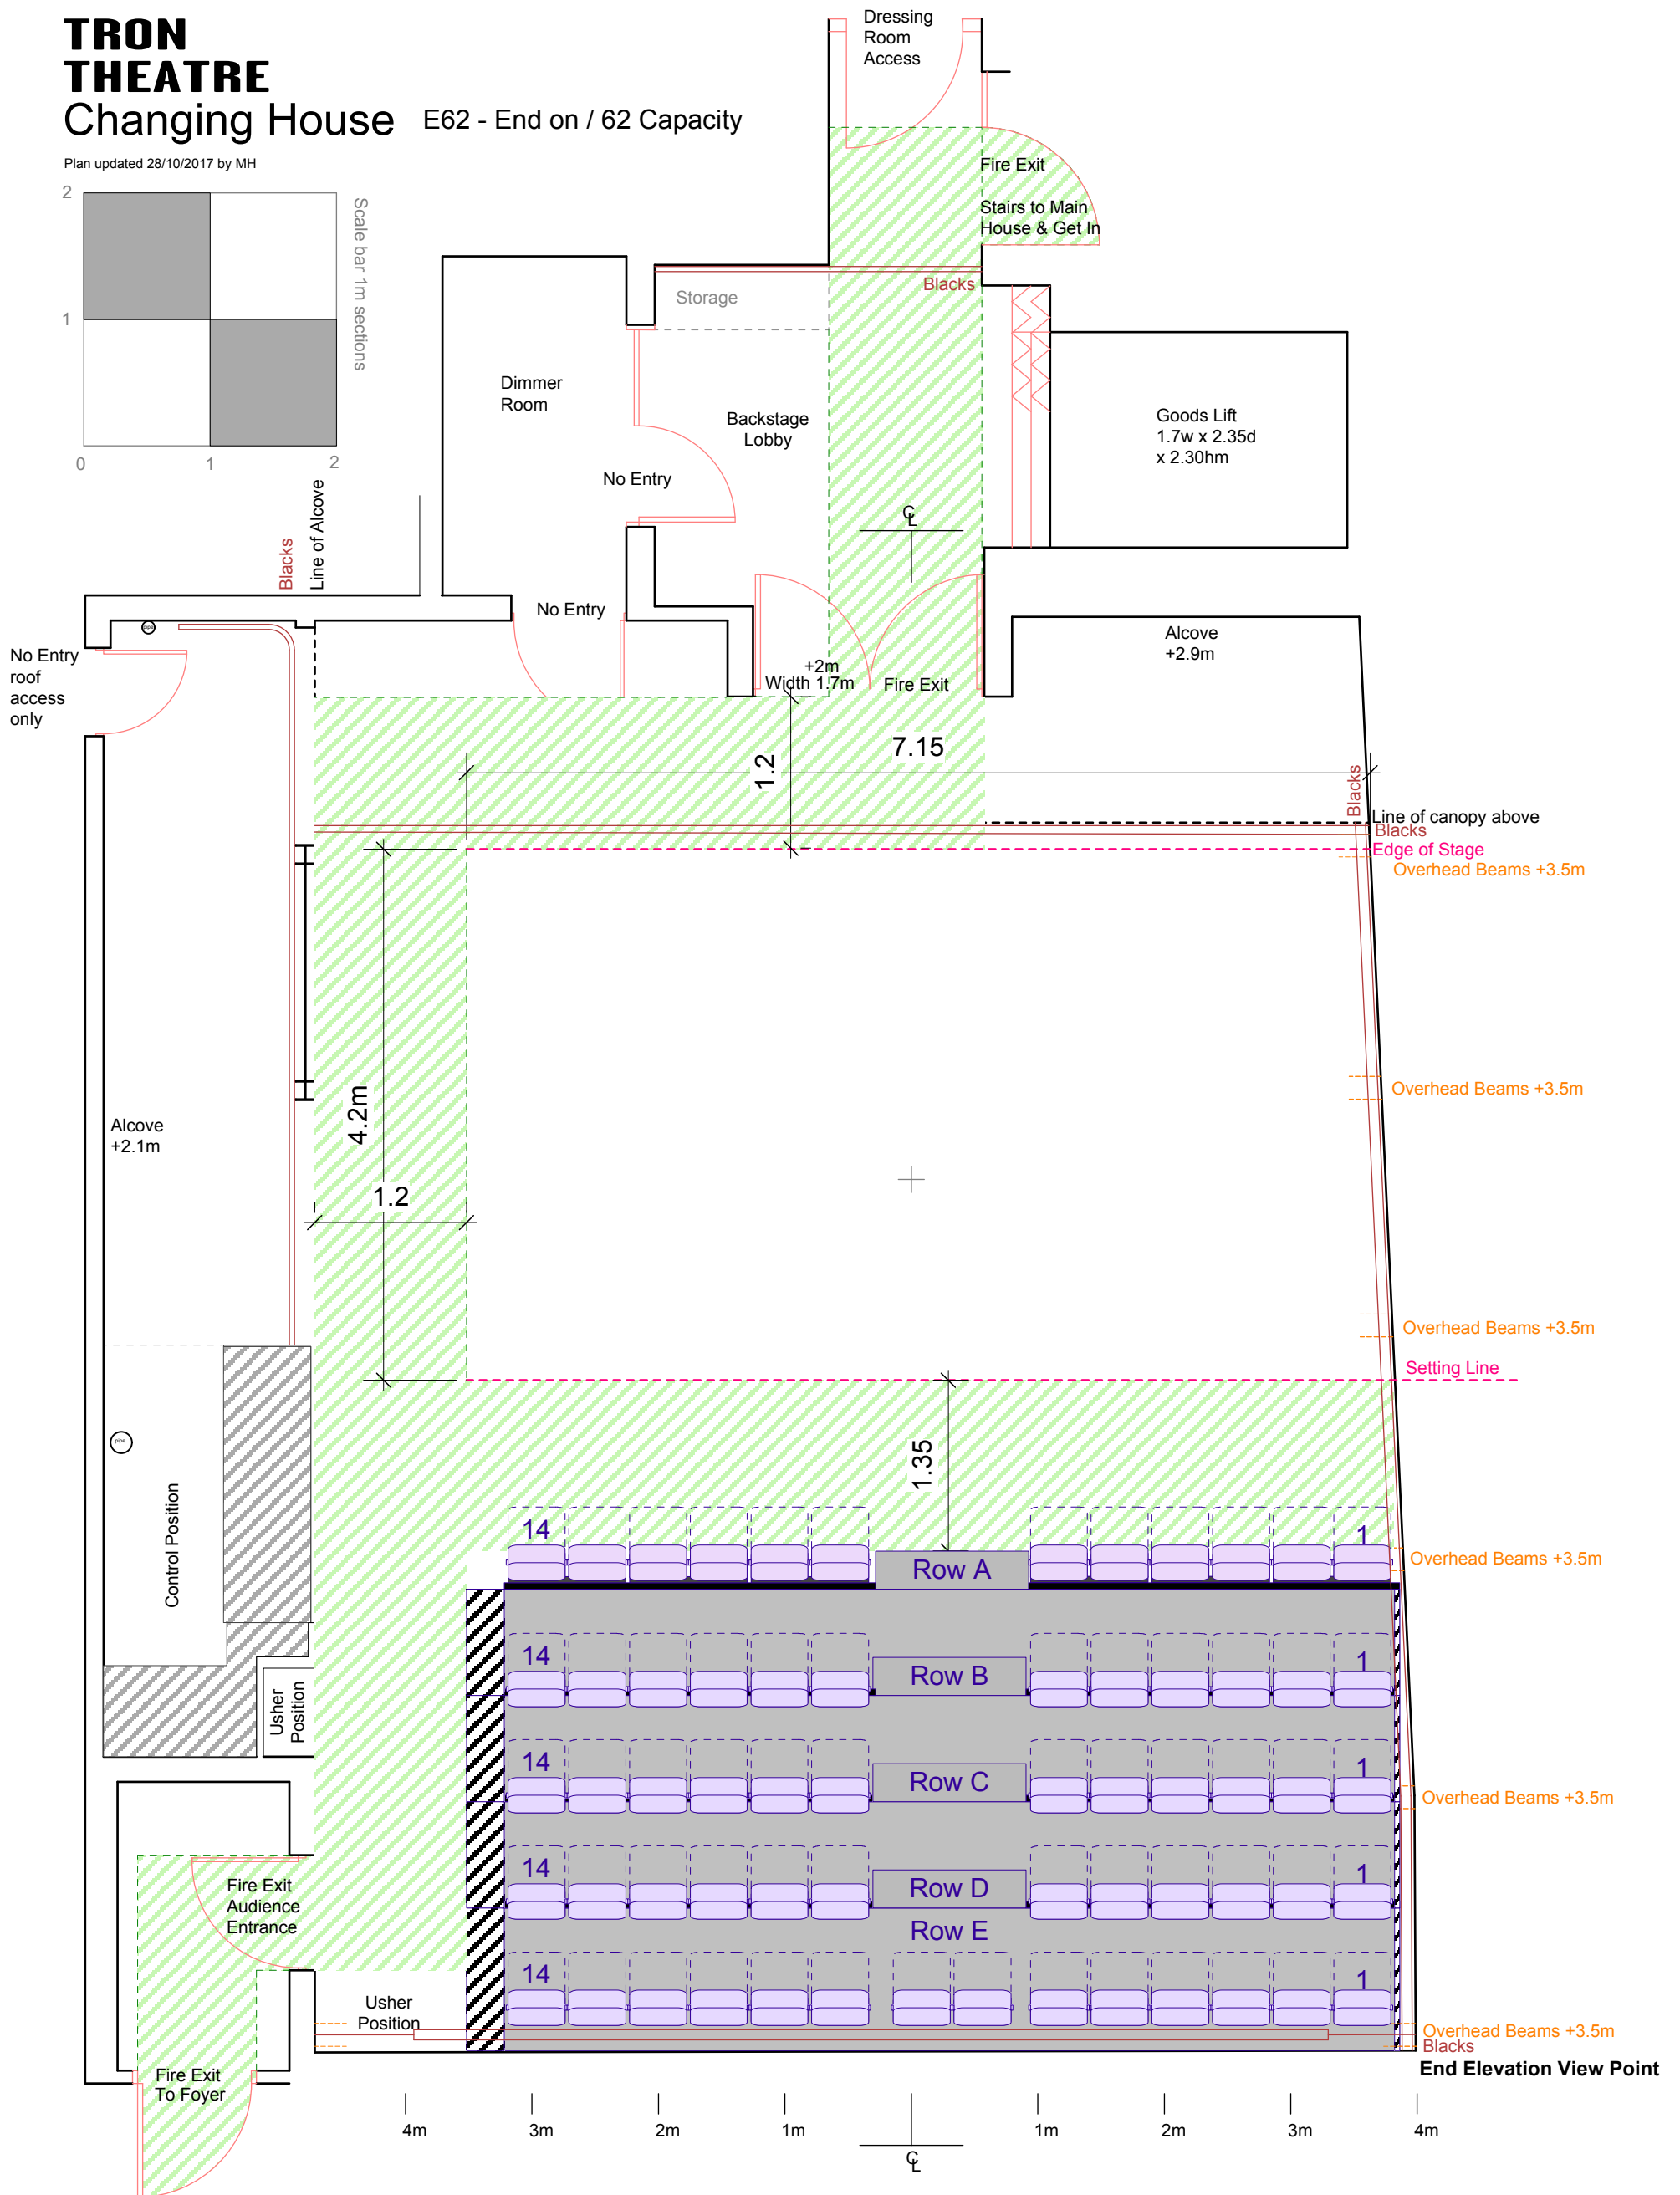

# TRON THEATRE

## Changing House E62 - End on / 62 Capacity

Plan updated 28/10/2017 by MH

Notes  
 FIGURED DIMENSION TO BE TAKEN IN PREFERENCE TO SCALED DIMENSIONS  
 ALL DIMENSIONS TO BE CHECKED ON SITE  
 Tron Theatre Ltd, 63 Trongate, Glasgow, G1 5HB  
 Box Office: 0141 552 4267  
 Bar Kitchen: 0141 552 8587  
 Tron Theatre Ltd is a Scottish registered charity, No: SC012081  
 Glasgow City Council  
 Creative Scotland

<b>Scale 1:50 @ A3</b>		
Show Name <b>Ground Plan - End On - 62 Capacity</b>		
Reference <b>Tron</b>	Drawn By <b>M Hughes</b>	Date <b>08/09/2017</b>
CAD File Name <b>Changing House, Tron Theatre</b>		