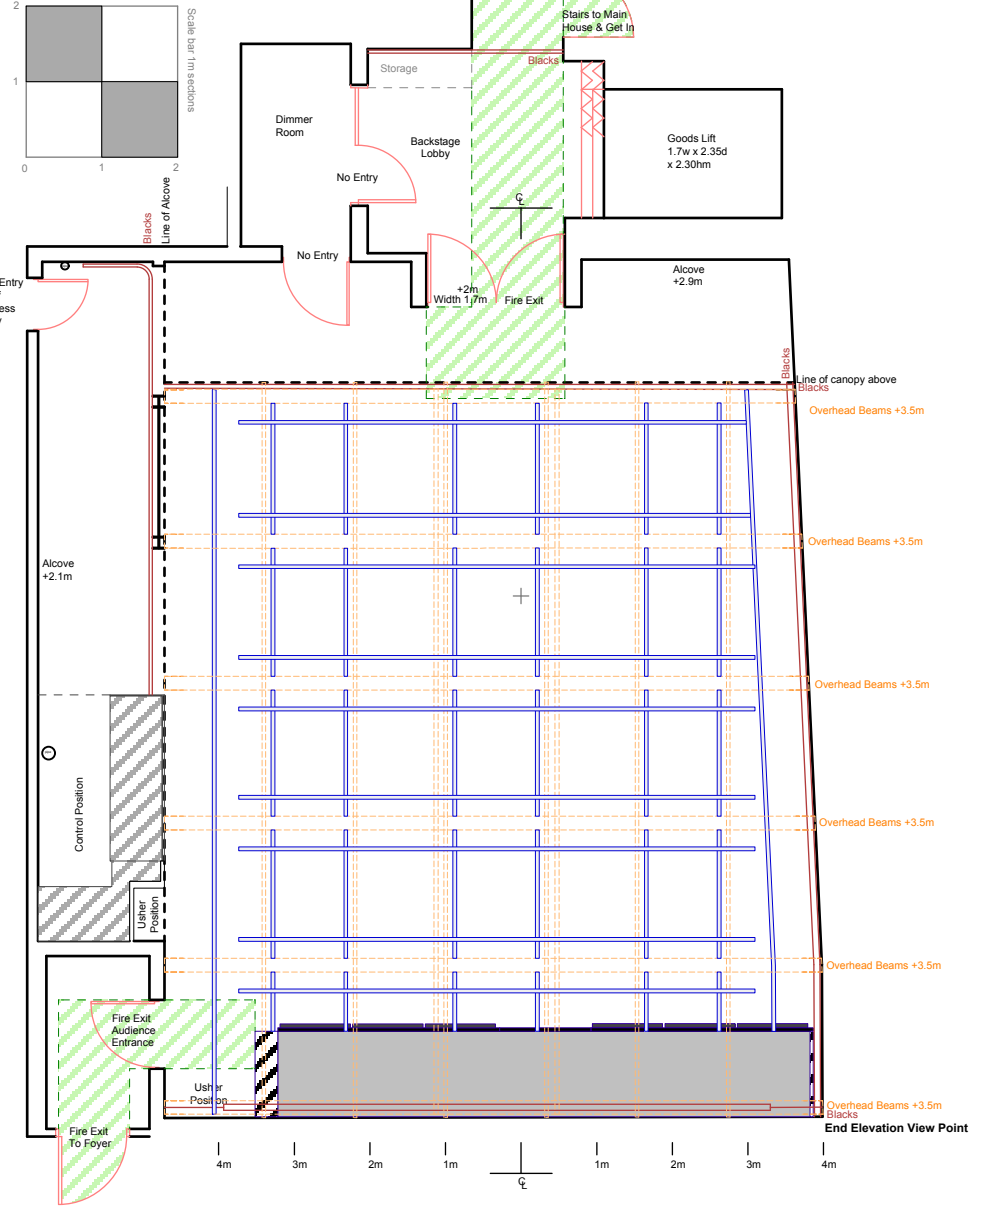

TRON THEATRE Changing House

Plan updated 28/10/2017 by MH

TRON THEATRE Changing House

Plan updated 28/10/2017 by MH

TRON THEATRE Changing House

End Elevation: Towards Stage Wall

Plan updated 18/04/2015 by MH

TRON THEATRE Changing House

Side Elevation: From C/L to SL

Plan updated 18/04/2015 by MH

TRON THEATRE Changing House

End Elevation: At Audience Wall

Plan updated 18/04/2015 by MH

Scale 1m x 1m

TRON THEATRE Changing House

Side Elevation: From C/L to SR

Plan updated 18/04/2015 by MH

Scale 1m x 1m

Notes
FIGURED DIMENSION TO BE TAKEN IN PREFERENCE TO SCALED DIMENSIONS
ALL DIMENSIONS TO BE CHECKED ON SITE

Tron Theatre Ltd, 63 Trongate, Glasgow, G1 5HB
Box Office: 0141 552 4267
Bar Kitchen: 0141 552 8587