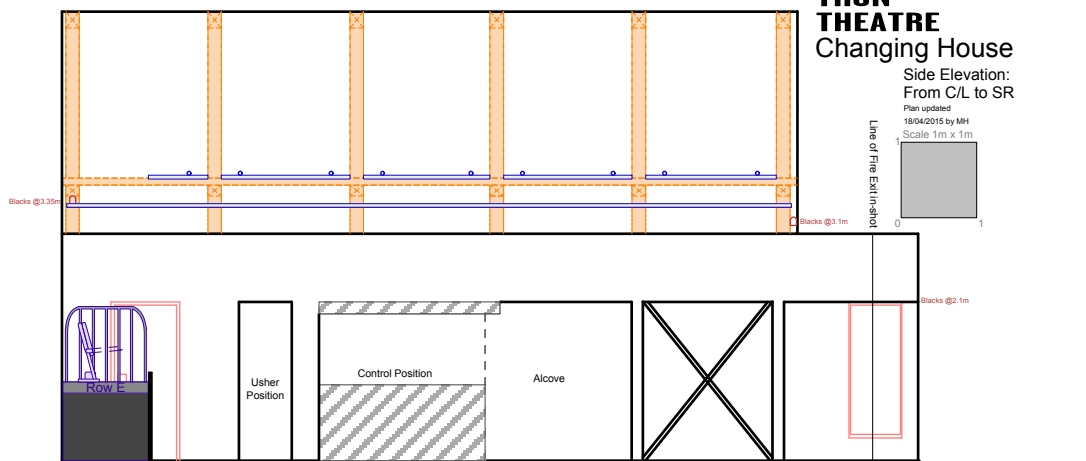

TRON THEATRE Changing House

Plan updated 28/10/2017 by MH

TRON THEATRE Changing House

Plan updated 28/10/2017 by MH

TRON THEATRE Changing House

End Elevation: Towards Stage Wall

Plan updated 18/04/2015 by MH

TRON THEATRE Changing House

Side Elevation: From C/L to SL

Plan updated 18/04/2015 by MH

TRON THEATRE Changing House

End Elevation: At Audience Wall

Plan updated 18/04/2015 by MH

Scale 1m x 1m

TRON THEATRE Changing House

Side Elevation: From C/L to SR

Plan updated 18/04/2015 by MH

Scale 1m x 1m

Notes
FIGURED DIMENSION TO BE TAKEN IN PREFERENCE TO SCALED DIMENSIONS
ALL DIMENSIONS TO BE CHECKED ON SITE

Tron Theatre Ltd, 63 Trongate, Glasgow, G1 5HB
Box Office: 0141 552 4267
Bar Kitchen: 0141 552 8587