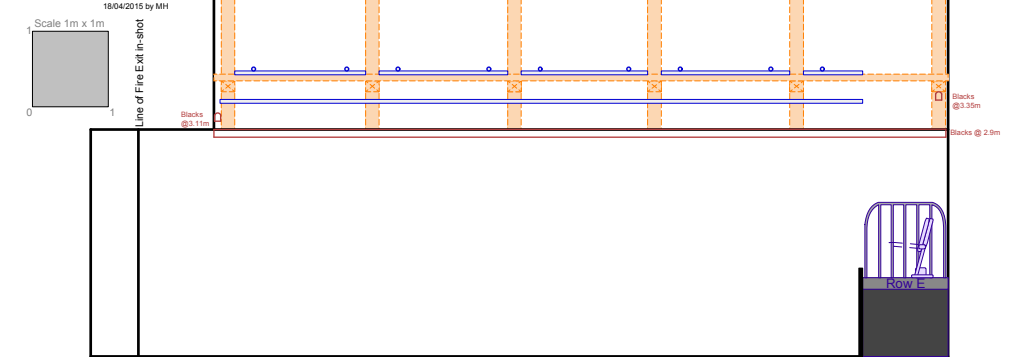

TRON THEATRE Changing House

Plan updated 28/10/2017 by MH

TRON THEATRE Changing House

Plan updated 28/10/2017 by MH

TRON THEATRE Changing House

End Elevation: Towards Stage Wall

Plan updated 18/04/2015 by MH

TRON THEATRE Changing House

Side Elevation: From C/L to SL

Plan updated 18/04/2015 by MH

TRON THEATRE Changing House

End Elevation: At Audience Wall

Plan updated 18/04/2015 by MH

Scale 1m x 1m

TRON THEATRE Changing House

Side Elevation: From C/L to SR

Plan updated 18/04/2015 by MH

Scale 1m x 1m

Notes
FIGURED DIMENSION TO BE TAKEN IN PREFERENCE TO SCALED DIMENSIONS
ALL DIMENSIONS TO BE CHECKED ON SITE

Tron Theatre Ltd, 63 Trongate, Glasgow, G1 5HB
Box Office: 0141 552 4267
Bar Kitchen: 0141 552 8587