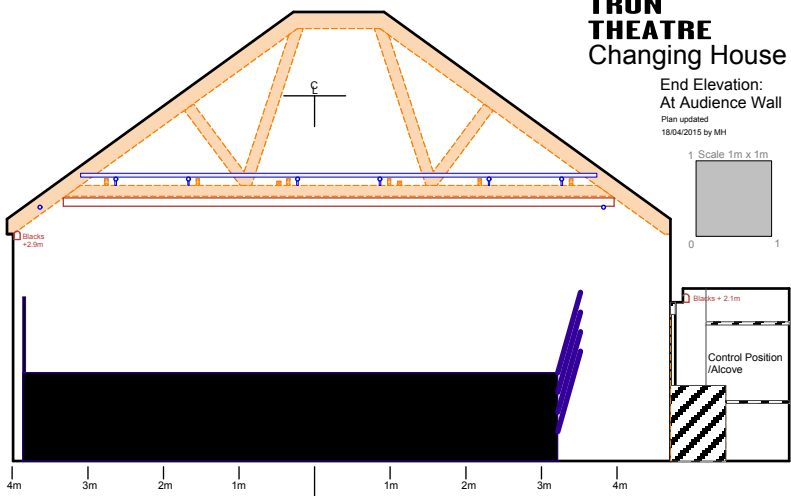

TRON THEATRE Changing House

Side Elevation: From C/L to SL

Plan updated 18/04/2015 by MH

TRON THEATRE Changing House

End Elevation: At Audience Wall

Plan updated 18/04/2015 by MH

Scale 1m x 1m

TRON THEATRE Changing House

Side Elevation: From C/L to SR

Plan updated 18/04/2015 by MH

Scale 1m x 1m

Notes
FIGURED DIMENSION TO BE TAKEN IN PREFERENCE TO SCALED DIMENSIONS
ALL DIMENSIONS TO BE CHECKED ON SITE

Tron Theatre Ltd, 63 Trongate, Glasgow, G1 5HB
Box Office: 0141 552 4267
Bar Kitchen: 0141 552 8587