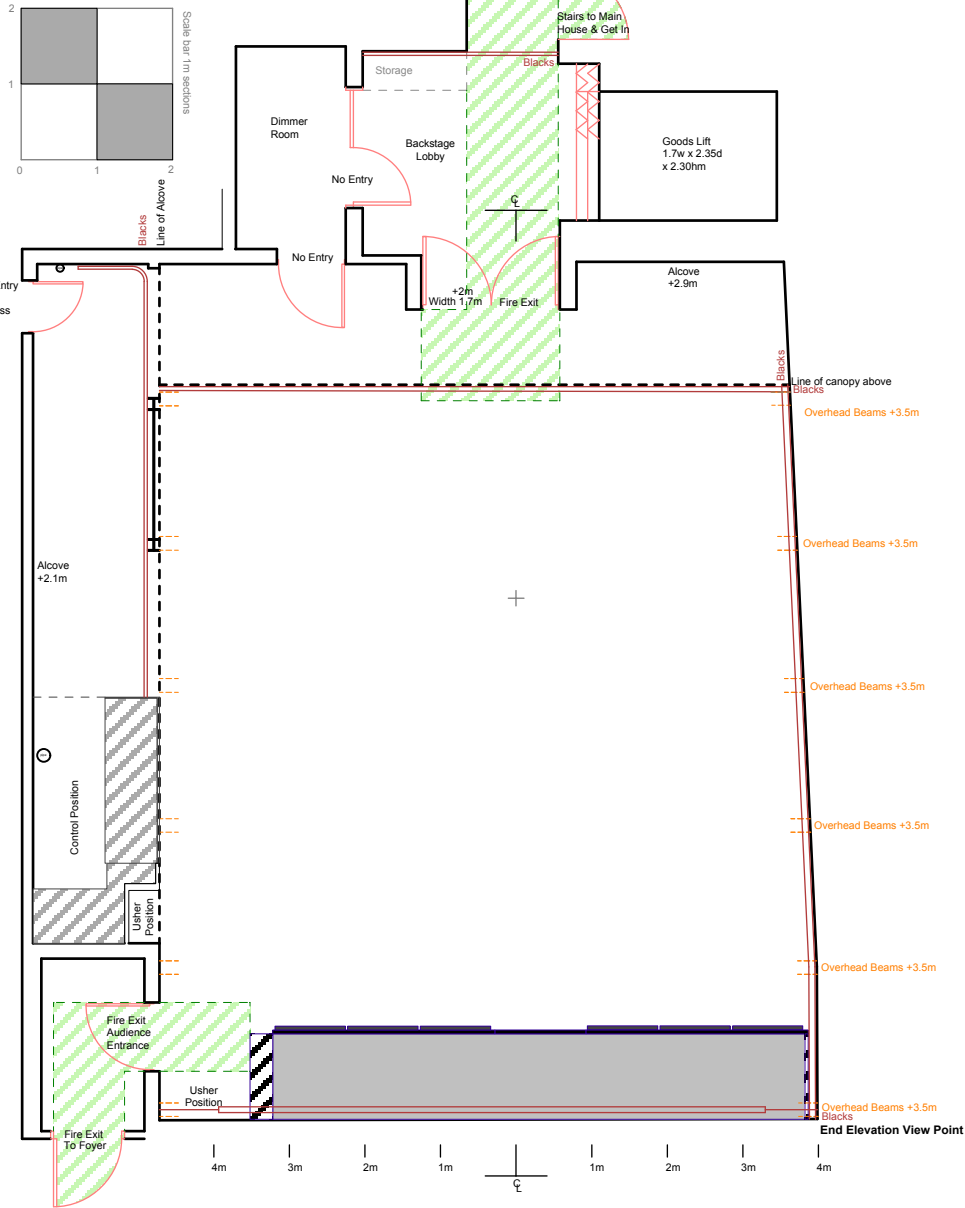

TRON THEATRE Changing House

Plan updated 28/10/2017 by MH

TRON THEATRE Changing House

Plan updated 28/10/2017 by MH

TRON THEATRE Changing House

End Elevation: Towards Stage Wall

Plan updated 18/04/2015 by MH

TRON THEATRE Changing House

Side Elevation: From C/L to SL

Plan updated 18/04/2015 by MH

TRON THEATRE Changing House

End Elevation: At Audience Wall

Plan updated 18/04/2015 by MH

Scale 1m x 1m

TRON THEATRE Changing House

Side Elevation: From C/L to SR

Plan updated 18/04/2015 by MH

Scale 1m x 1m

Notes
FIGURED DIMENSION TO BE TAKEN IN PREFERENCE TO SCALED DIMENSIONS
ALL DIMENSIONS TO BE CHECKED ON SITE

Tron Theatre Ltd, 63 Trongate, Glasgow, G1 5HB
Box Office: 0141 552 4267
Bar Kitchen: 0141 552 8587