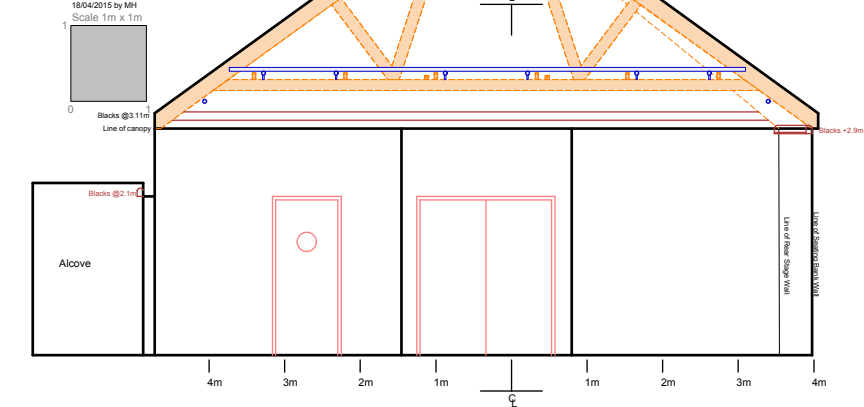

TRON THEATRE Changing House

Plan updated 28/10/2017 by MH

TRON THEATRE Changing House

Plan updated 28/10/2017 by MH

TRON THEATRE Changing House

End Elevation: Towards Stage Wall

Plan updated 18/04/2015 by MH

TRON THEATRE Changing House

Side Elevation: From C/L to SL

Plan updated 18/04/2015 by MH

TRON THEATRE Changing House

End Elevation: At Audience Wall

Plan updated 18/04/2015 by MH

Scale 1m x 1m

TRON THEATRE Changing House

Side Elevation: From C/L to SR

Plan updated 18/04/2015 by MH

Scale 1m x 1m

Notes
FIGURED DIMENSION TO BE TAKEN IN PREFERENCE TO SCALED DIMENSIONS
ALL DIMENSIONS TO BE CHECKED ON SITE

Tron Theatre Ltd, 63 Trongate, Glasgow, G1 5HB
Box Office: 0141 552 4267
Bar Kitchen: 0141 552 8587