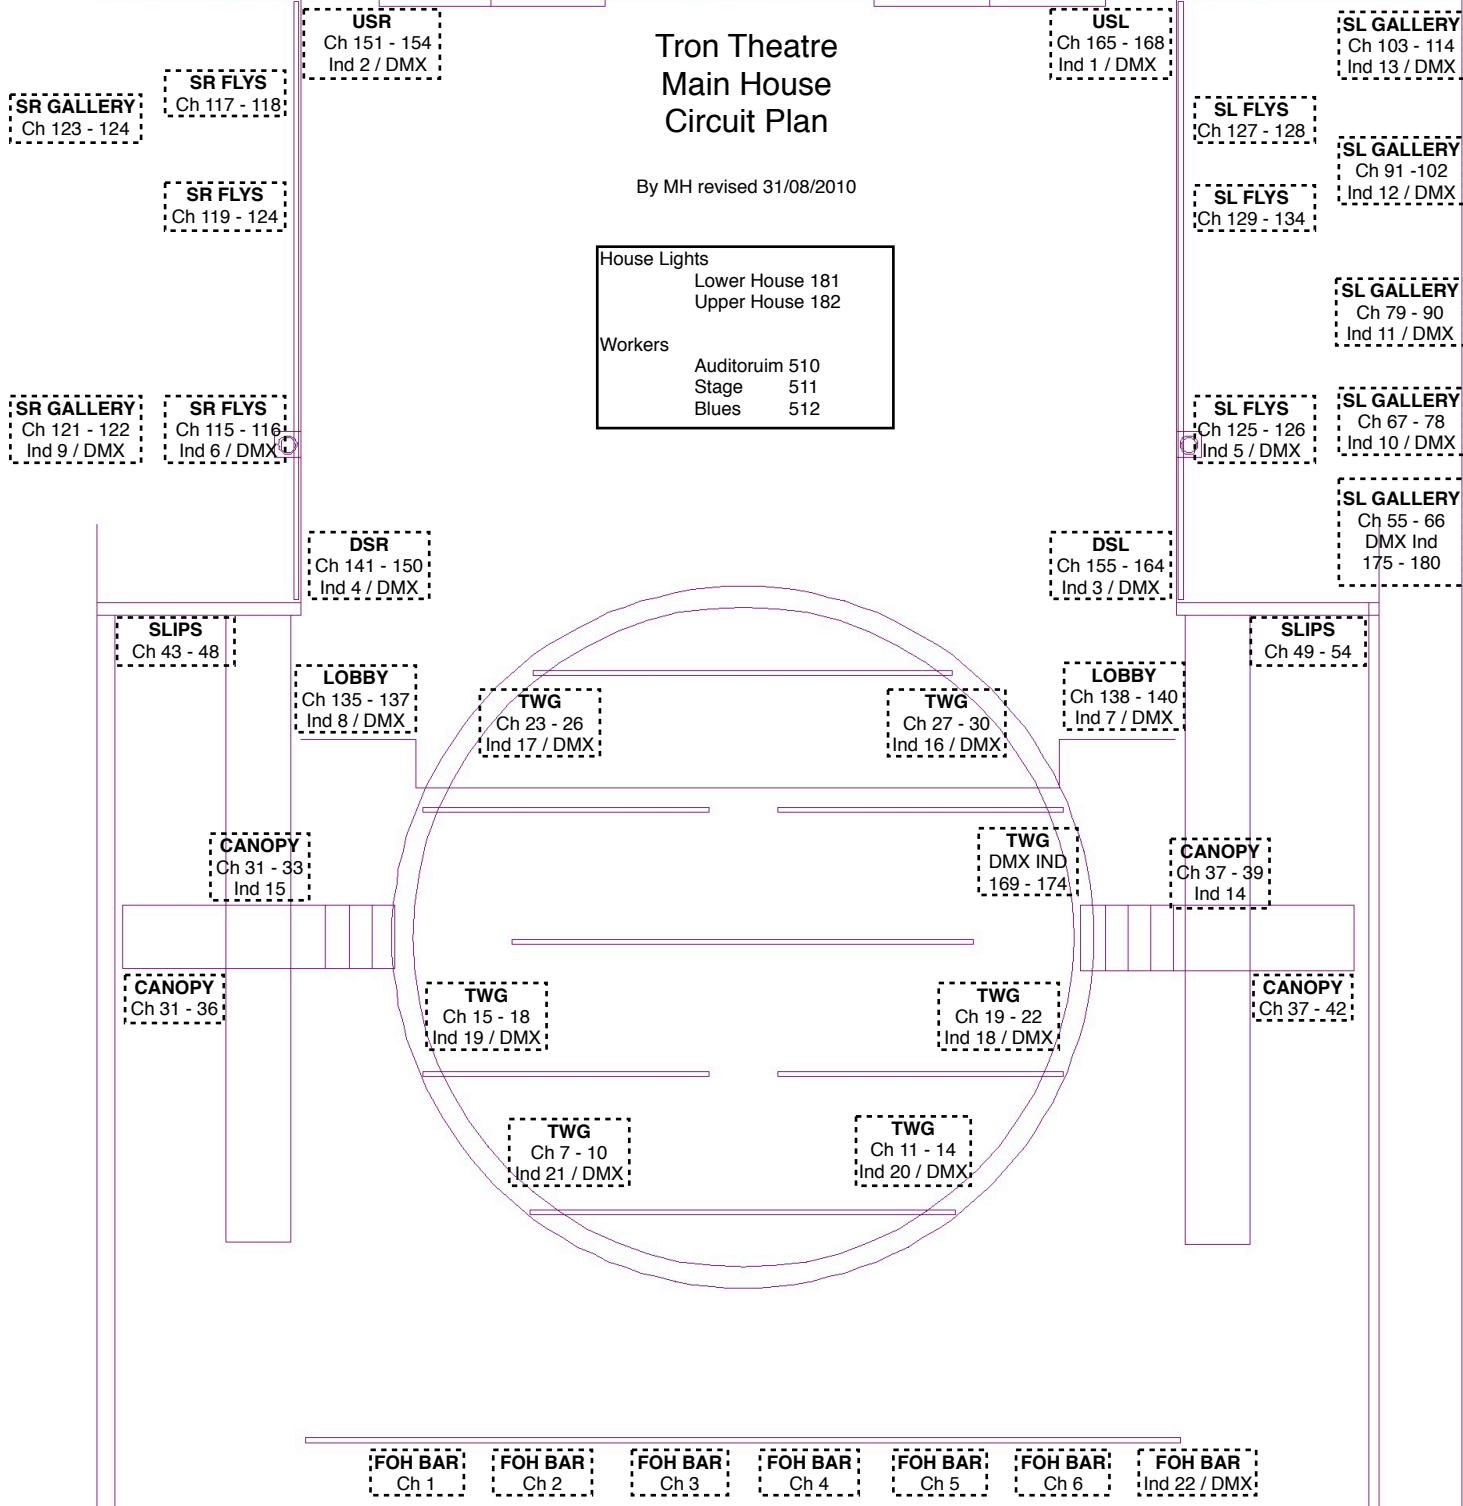

# Tron Theatre Main House Circuit Plan

By MH revised 31/08/2010

House Lights	
Lower House	181
Upper House	182
Workers	
Auditorium	510
Stage	511
Blues	512

**TRON  
THEATRE**